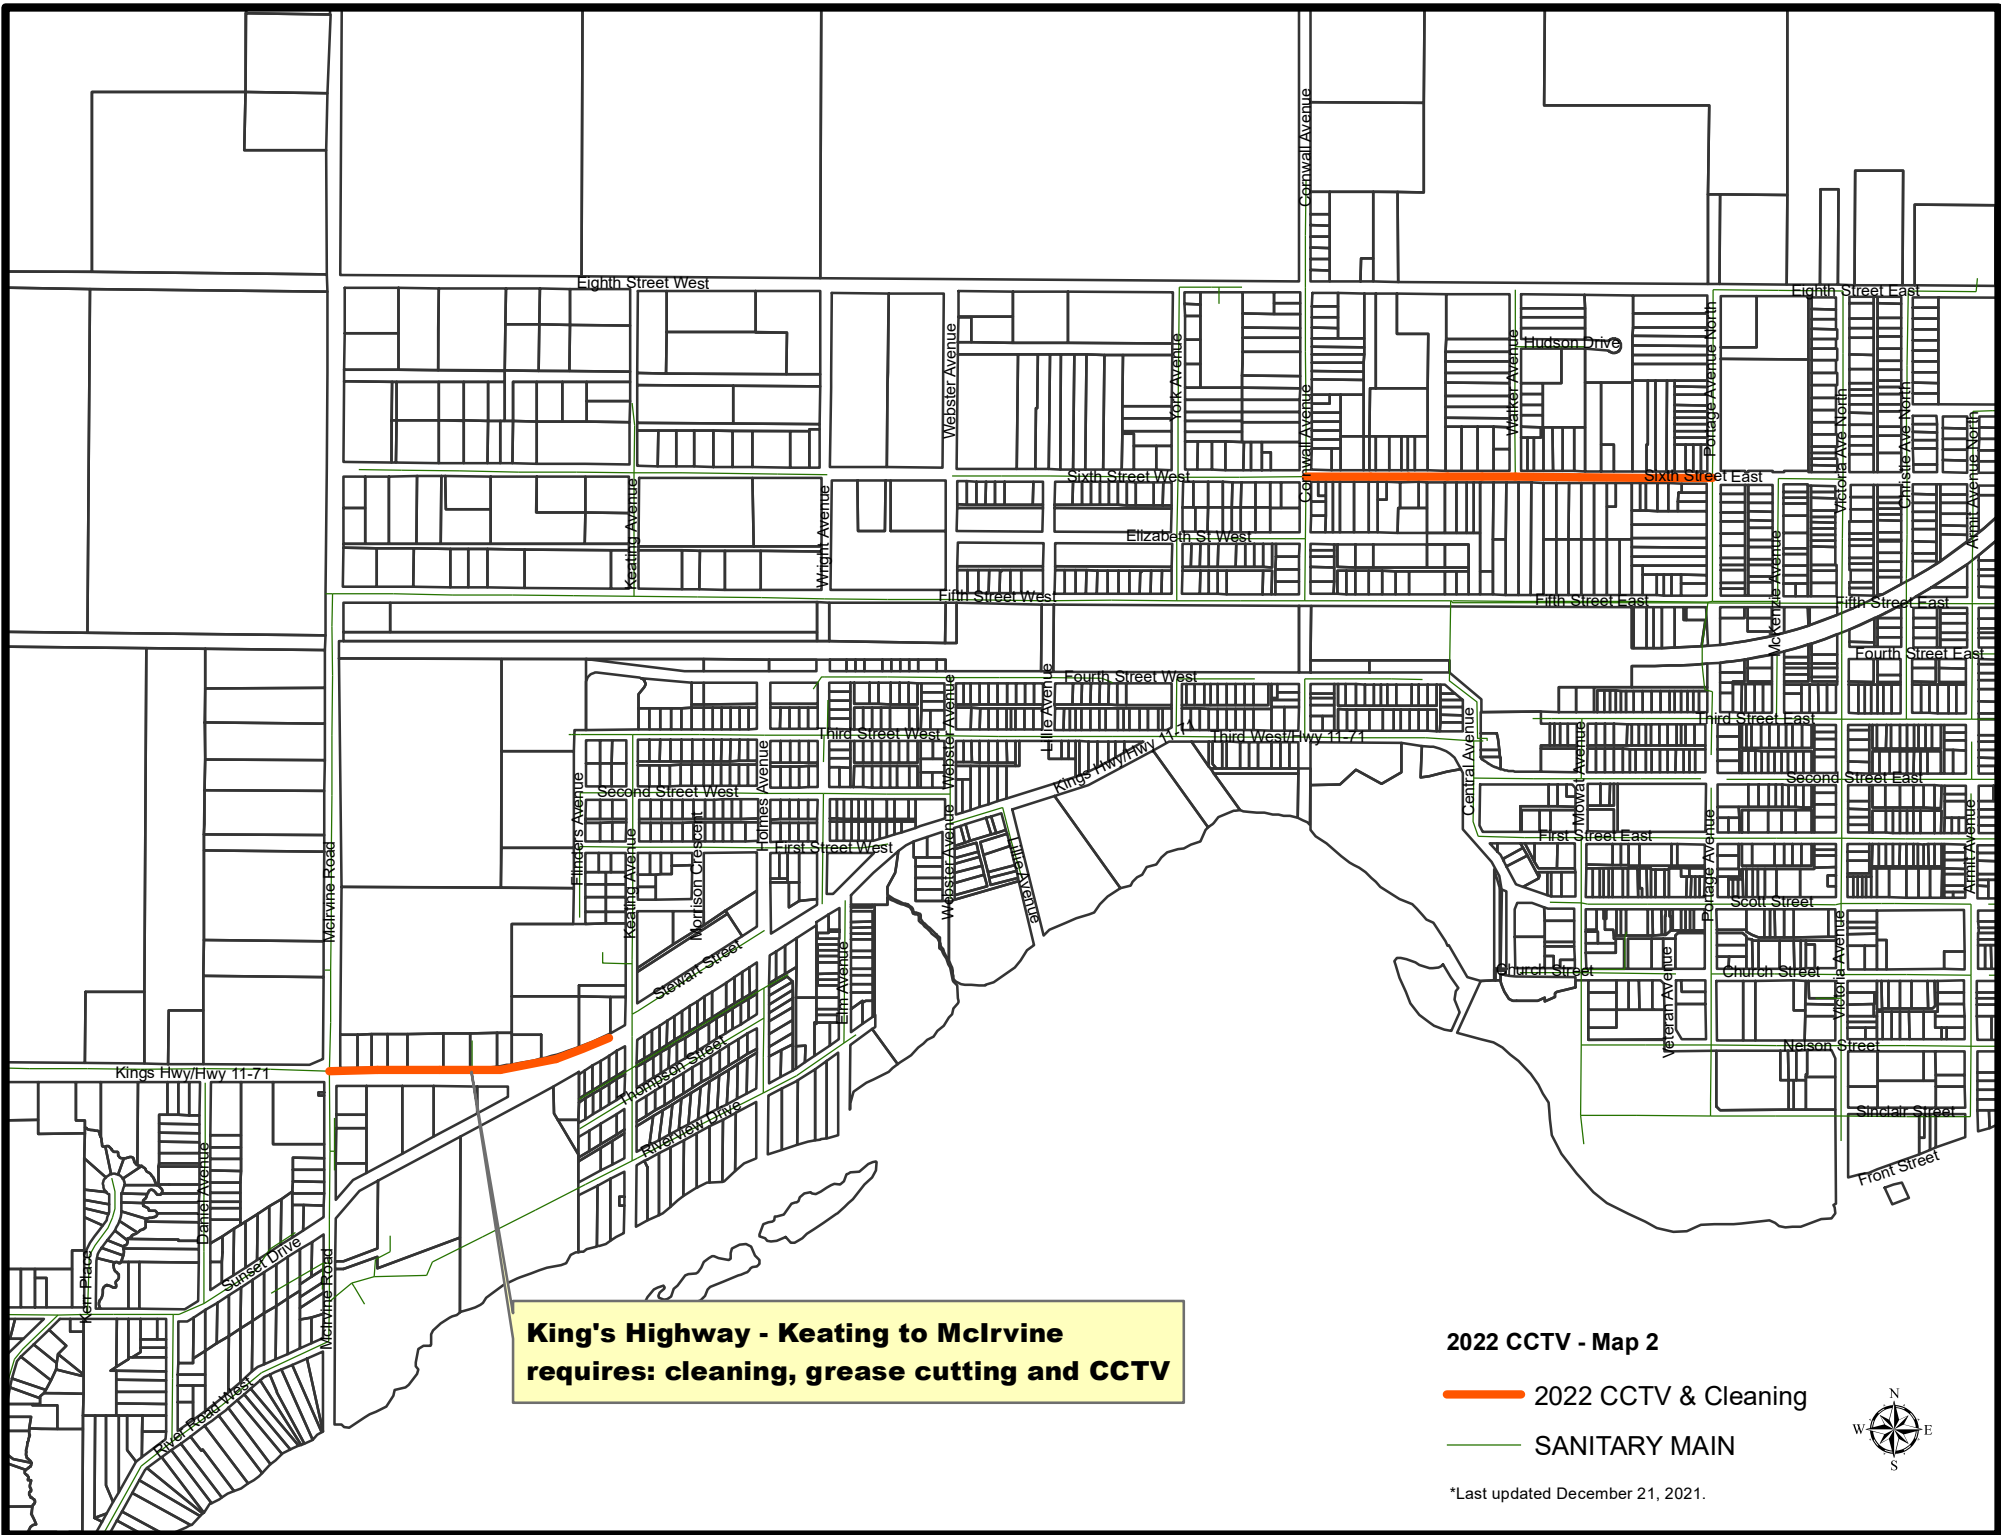

2022 CCTV - Map 1

— 2022 CCTV & Cleaning

— SANITARY MAIN

*Last updated December 21, 2021.

**King's Highway - Keating to McIrvine
requires: cleaning, grease cutting and CCTV**

2022 CCTV - Map 2

— 2022 CCTV & Cleaning

— SANITARY MAIN

*Last updated December 21, 2021.